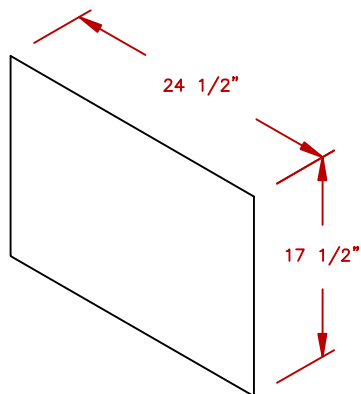

LINE	BBQ LINE
MODEL	27 HORIZONTAL DOOR
NUM	

ISOMETRIC VIEW

CUT OUT DIMENSIONS

NOTE:
DUE TO OUR CONTINUOUS IMPROVEMENT PROGRAM, ALL MODELS
AND SPECIFICATIONS ARE SUBJECT TO CHANGE WITHOUT NOTICE.

	TITLE		2018 BARBECUE LINE DOORS & DRAWERS 27 HORIZONTAL DOOR
	SCALE:	DWG NO.	DWG BY
REVISED	BBQ07841P-27	J.ORNELAS	DATE
	REV. DESCR.		12/01/17