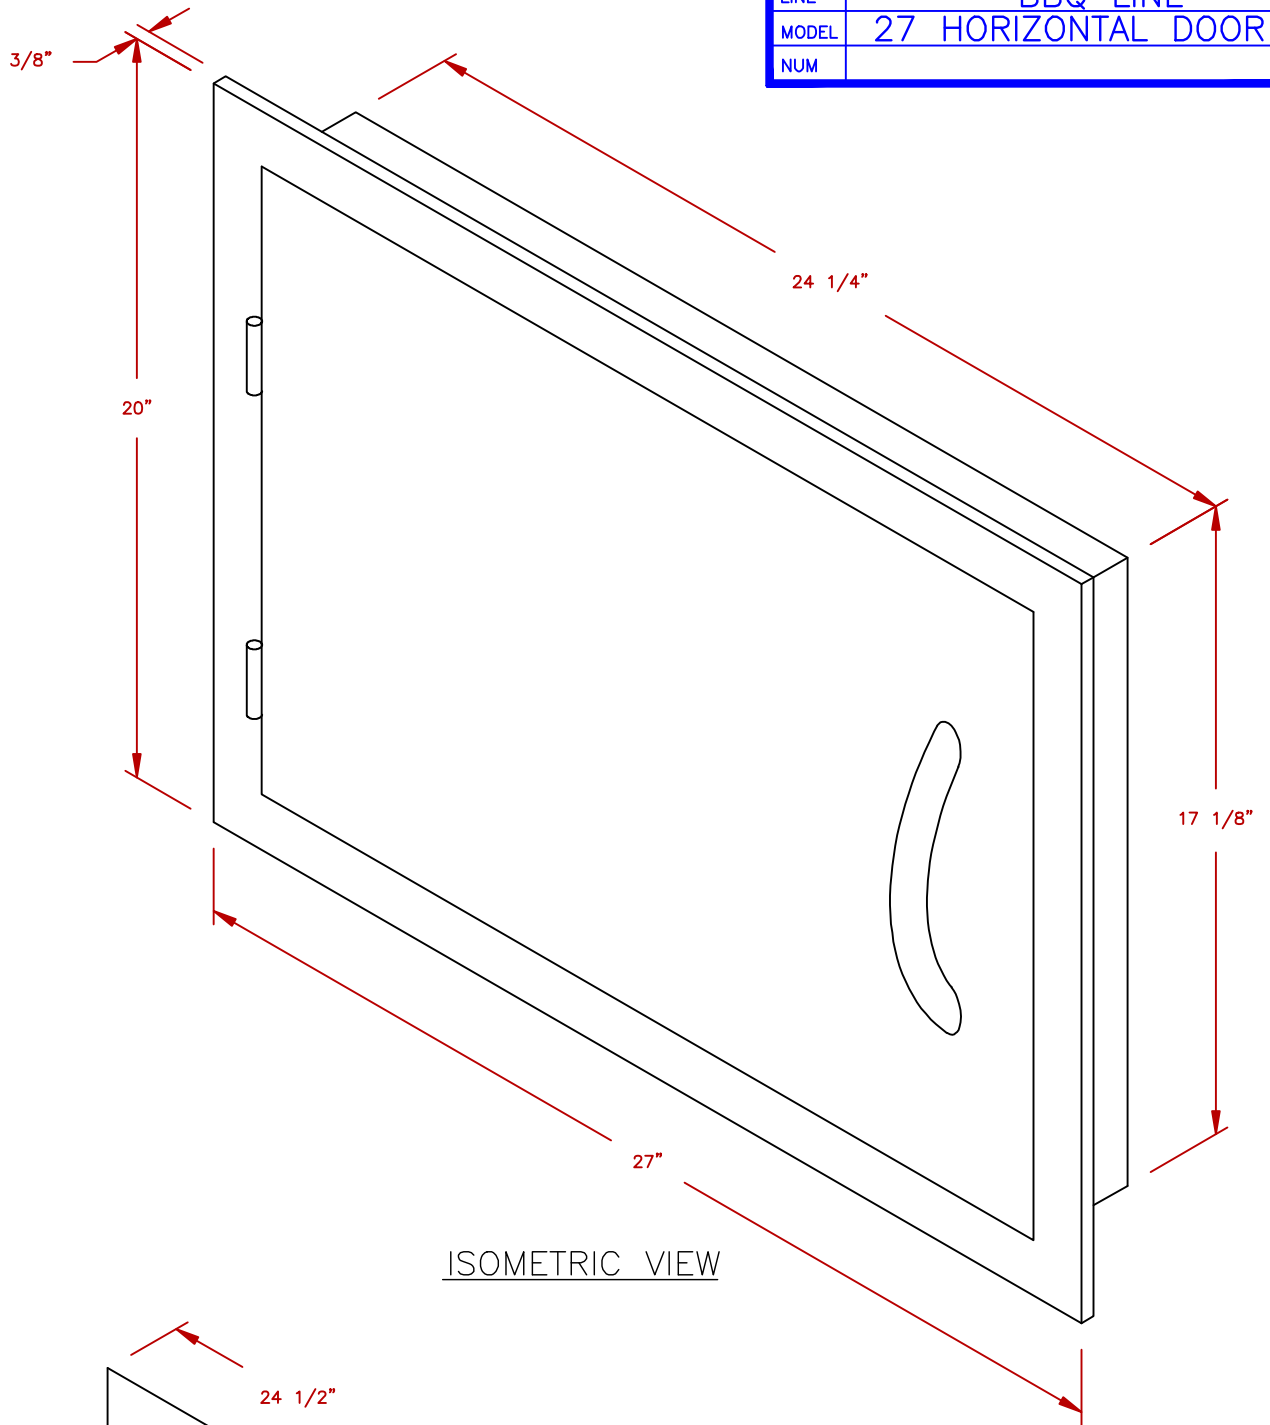

LINE	BBQ LINE
MODEL	27 HORIZONTAL DOOR
NUM	

ISOMETRIC VIEW

CUT OUT DIMENSIONS

NOTE:
DUE TO OUR CONTINUOUS IMPROVEMENT PROGRAM, ALL MODELS
AND SPECIFICATIONS ARE SUBJECT TO CHANGE WITHOUT NOTICE.

	TITLE		2018 BARBECUE LINE DOORS & DRAWERS 27 HORIZONTAL DOOR
	SCALE:	DWG NO.	DWG BY
REVISED	BBQ07841P-27	J.ORNELAS	DATE
	REV. DESCR.		12/01/17